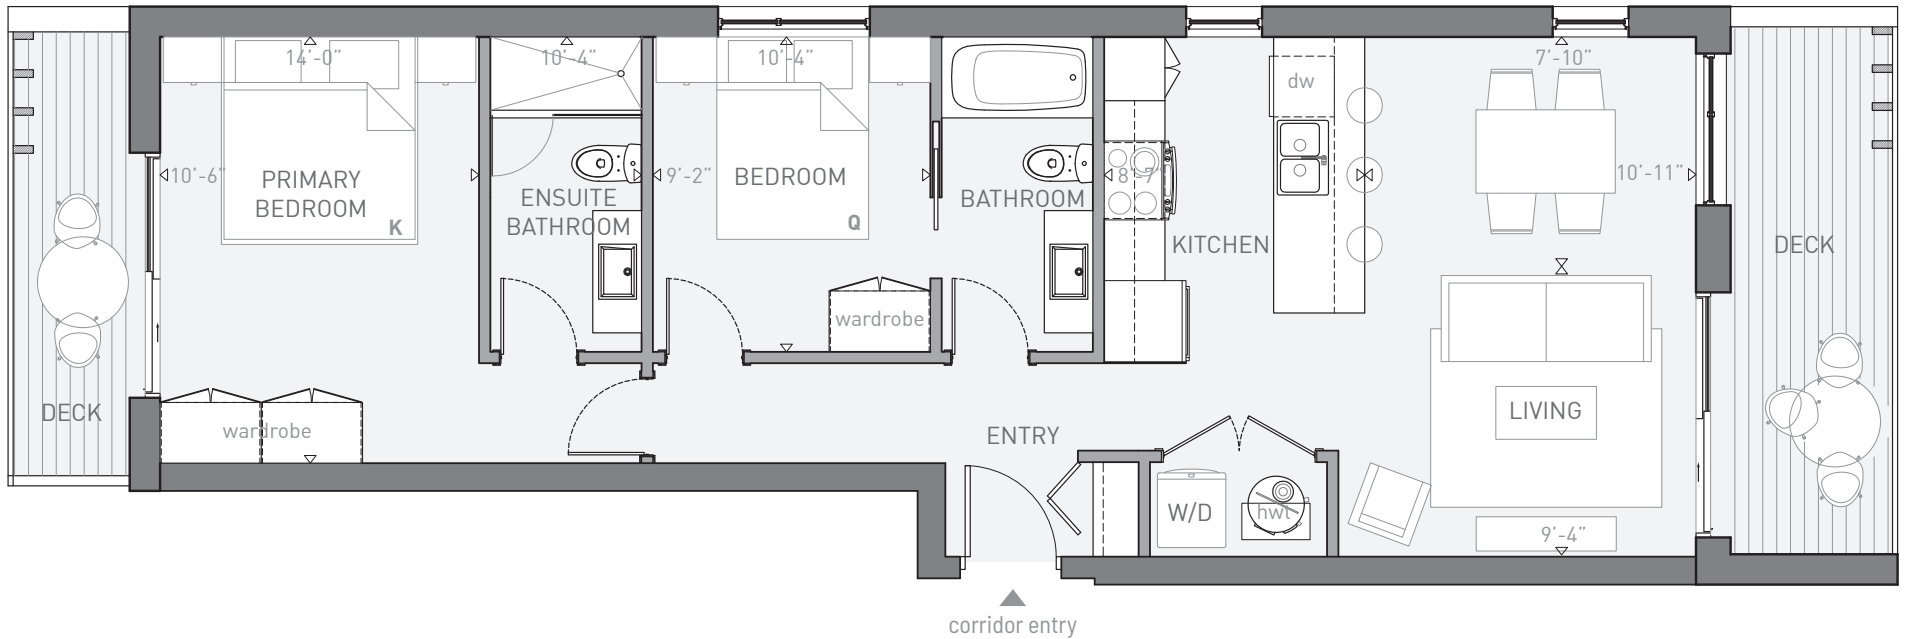

B

two bedroom / two bathroom

INTERIOR: 787 ft²
BALCONY: 57 + 99 ft²

unit 204

All dimensions, layouts, and finishes are approximate and subject to normal construction variances and change without notice. Furniture displayed is for illustration purposes only.

100 keish street

B

unit 204

All dimensions, layouts, and finishes are approximate and subject to normal construction variances and change without notice. Furniture displayed is for illustration purposes only.