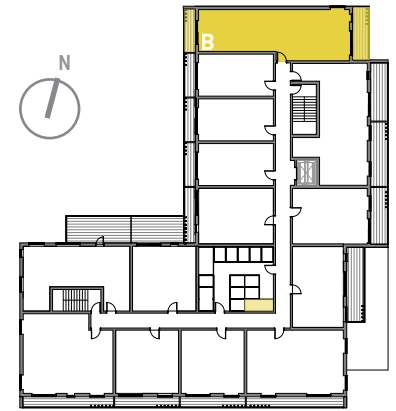

B

two bedroom / two bathroom

INTERIOR: 787 ft²
BALCONY: 57 + 99 ft²

unit 204

All dimensions, layouts, and finishes are approximate and subject to normal construction variances and change without notice. Furniture displayed is for illustration purposes only.

100 keish street

B

unit 204

All dimensions, layouts, and finishes are approximate and subject to normal construction variances and change without notice. Furniture displayed is for illustration purposes only.