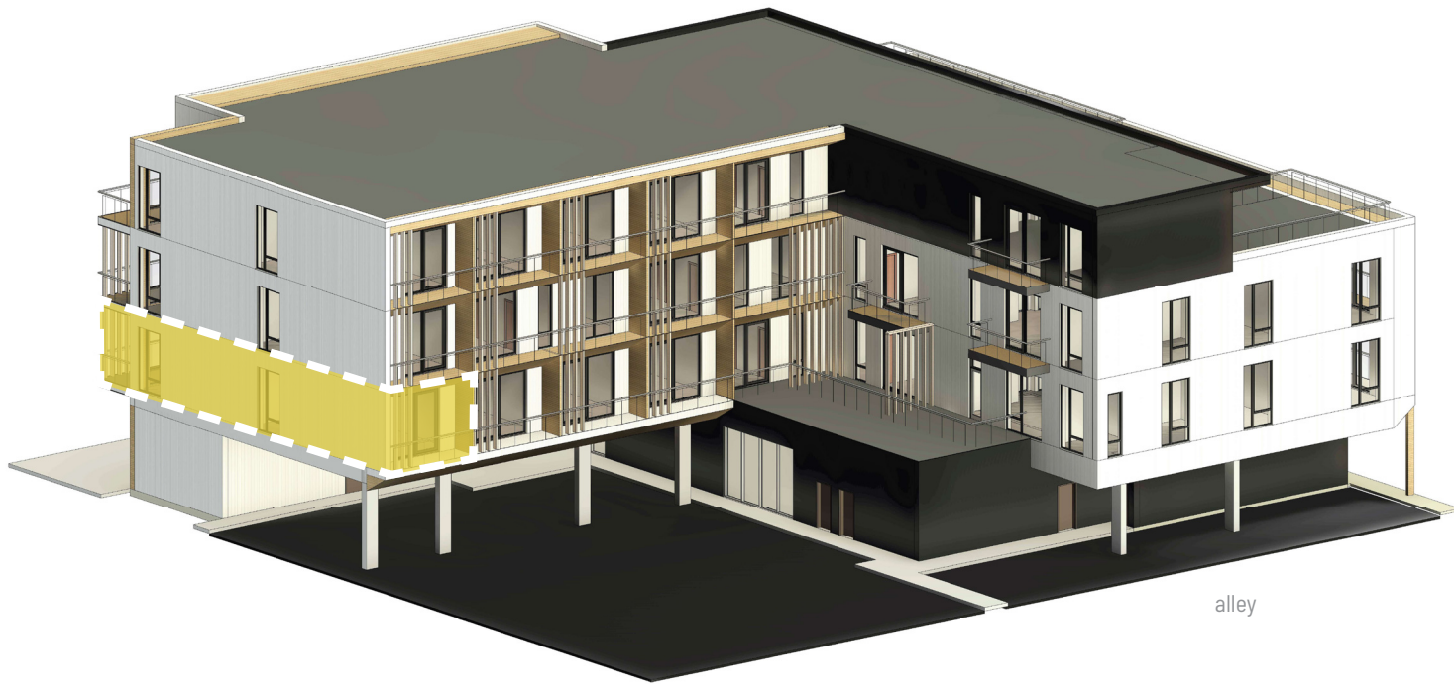

B

two bedroom / two bathroom

INTERIOR: 787 ft²
BALCONY: 57 + 99 ft²

unit 204

All dimensions, layouts, and finishes are approximate and subject to normal construction variances and change without notice. Furniture displayed is for illustration purposes only.

100 keish street

B

unit 204

All dimensions, layouts, and finishes are approximate and subject to normal construction variances and change without notice. Furniture displayed is for illustration purposes only.